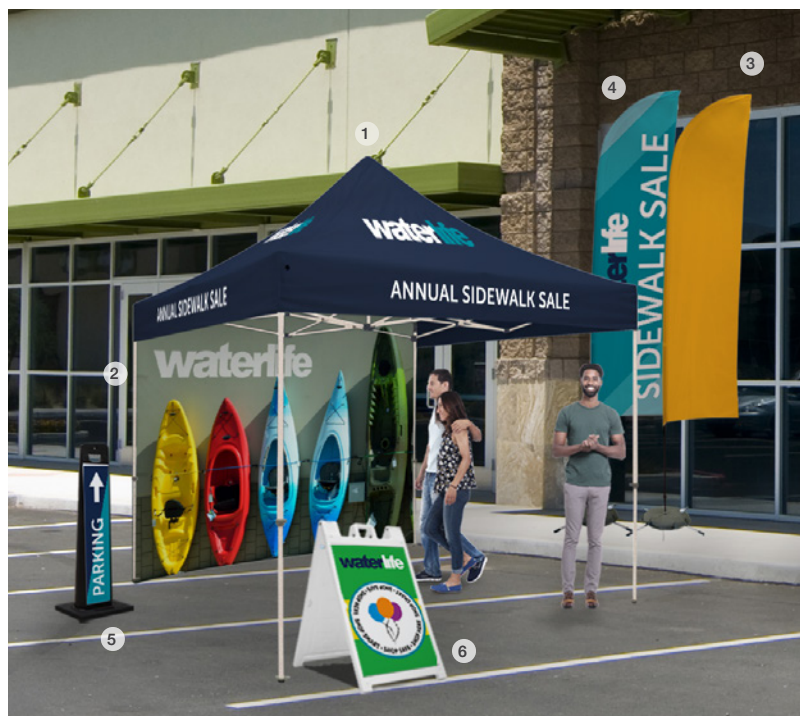

RETAIL

MAXIMIZE YOUR IMPACT

with promotional displays

TOP USE CASES:

Exclusive Releases
Seasonal Sales
Premium Options
Event Announcements

1 Journey Full Wall 2 Journey T Connector Set

- **PROMOTE** weekly discounts to your customers
- **COMMUNICATE** new products and events
- **CREATE** a memorable experience for customers to share
- **ADVERTISE** new locations to the community

SHOWDOWNDISPLAYS.COM

ASI: 87188 PPAI: 254687 SAGE: 67383 UPIC: SHOWDOWN

Showdown[®]
DISPLAYS

COMMUNICATE

- 1 Standard Wall-Mount SEG Glo
- 2 Economy Wood A-Frame
- 3 Everyday Impress Banner

PROMOTE

- 1 EuroFit Evolution Two-Shelf Incline
- 2 Galleria A-Frame
- 3 EuroFit Straight Wall

CREATE

- 1 CounterPop
- 2 Enviro Board
- 3 Indoor Surface Grip Circle
- 4 Gallery Prints

ADVERTISE

- 1 Standard Tent
- 2 Full Wall
- 3 Solid-Color Streamline Blade Sail Sign
- 4 Streamline Blade Sail Sign
- 5 Parking Pal
- 6 Signcade Deluxe A-Frame