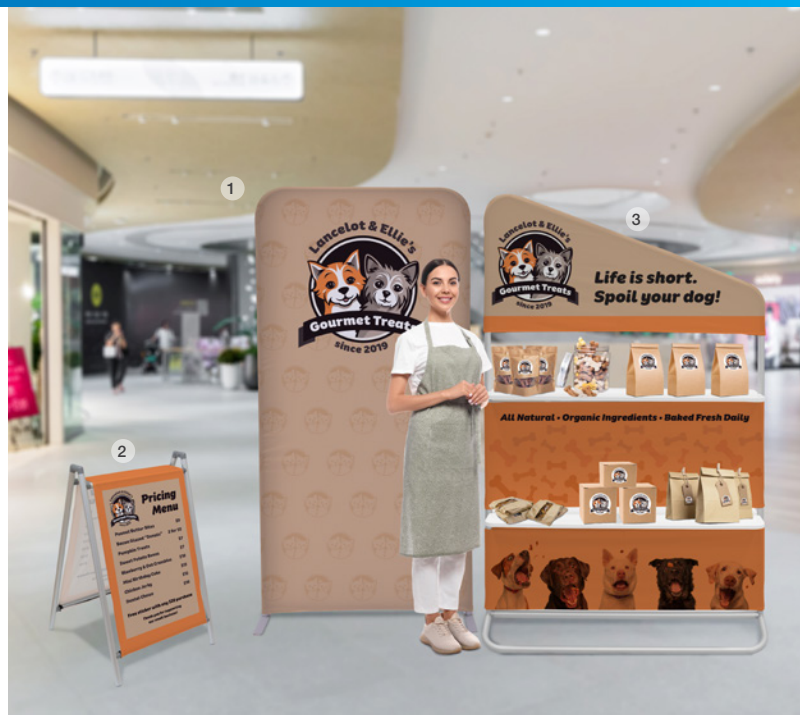

RETAIL

MAXIMIZE YOUR IMPACT

with promotional displays

TOP USE CASES:

Exclusive Releases
Seasonal Sales
Premium Options
Event Announcements

1 Journey Full Wall 2 Journey T Connector Set

- **PROMOTE** weekly discounts to your customers
- **COMMUNICATE** new products and events
- **CREATE** a memorable experience for customers to share
- **ADVERTISE** new locations to the community

SHOWDOWNDISPLAYS.COM

ASI: 87188 PPAI: 254687 SAGE: 67383 UPIC: SHOWDOWN

Showdown[®]
DISPLAYS

COMMUNICATE

- 1 Standard Wall-Mount SEG Glo
- 2 Economy Wood A-Frame
- 3 Everyday Impress Banner

PROMOTE

- 1 EuroFit Evolution Two-Shelf Incline
- 2 Galleria A-Frame
- 3 EuroFit Straight Wall

CREATE

- 1 CounterPop
- 2 Enviro Board
- 3 Indoor Surface Grip Circle
- 4 Gallery Prints

ADVERTISE

- 1 Standard Tent
- 2 Full Wall
- 3 Solid-Color Streamline Blade Sail Sign
- 4 Streamline Blade Sail Sign
- 5 Parking Pal
- 6 Signcade Deluxe A-Frame